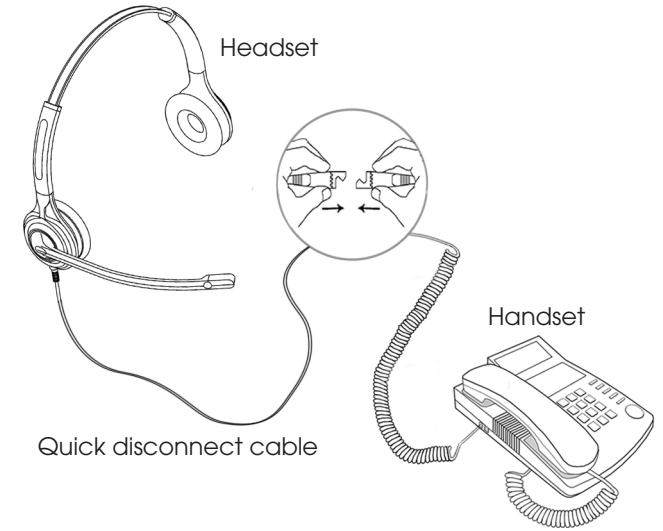

**TruVoice  
HD-700 &  
HD-750**

Quick Start Guide  
[www.truvoicetelecom.com](http://www.truvoicetelecom.com)

**What's in the box:**

	HD-700	HD-750
TruVoice Headset	✓	✓
Headset Bag	✓	✓
Clothing Clip	✓	✓
Foam ear	✓	✓ x2
Leatherette cushion(s)	✓	✓ x2

**Step 1: Connecting the headset**

**Step 2a: Adjusting the microphone boom**

**Step 3: Adjusting the microphone position**

**Step 4: Disconnecting the headset**