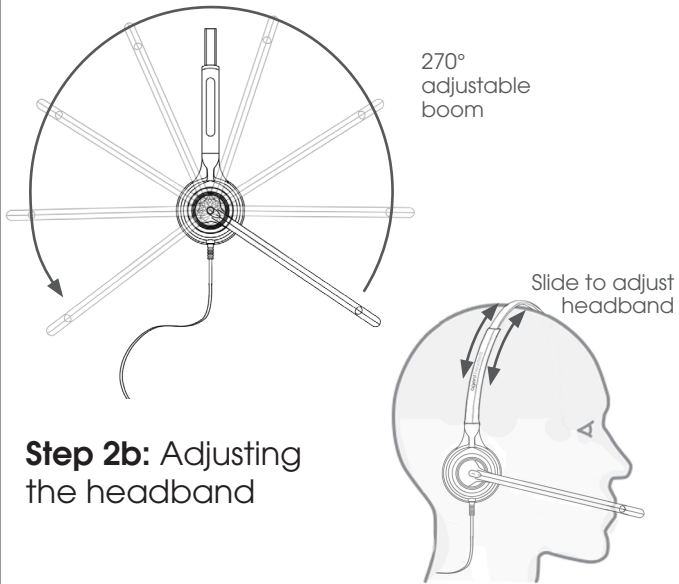

Step 2a: Adjusting the microphone boom