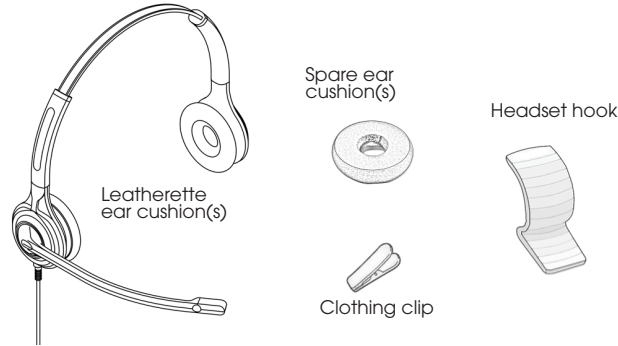

**TruVoice  
HD-700 &  
HD-750**

Quick Start Guide  
[www.truvoicetelecom.com](http://www.truvoicetelecom.com)

**What's in the box:**

	HD-700	HD-750
TruVoice Headset	✓	✓
Headset Bag	✓	✓
Clothing Clip	✓	✓
Foam ear	✓	✓ x2
Leatherette cushion(s)	✓	✓ x2

**Step 1: Connecting the headset**

**Step 2a: Adjusting the microphone boom**

**Step 3: Adjusting the microphone position**

**Step 4: Disconnecting the headset**