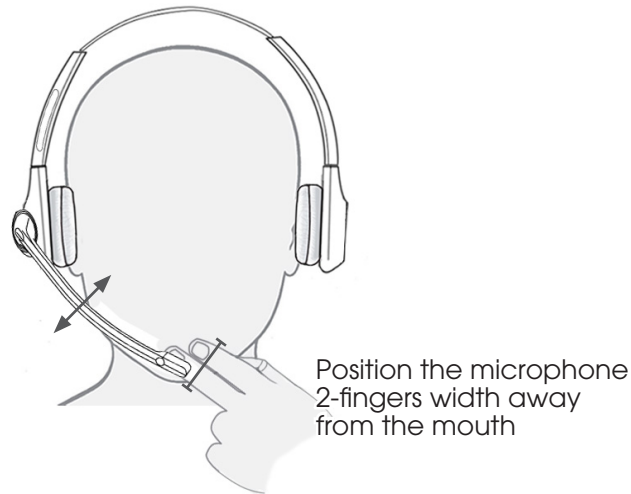

**TruVoice  
HD-700 &  
HD-750**

Quick Start Guide  
[www.truvoicetelecom.com](http://www.truvoicetelecom.com)

**What's in the box:**

	HD-700	HD-750
TruVoice Headset	✓	✓
Headset Bag	✓	✓
Clothing Clip	✓	✓
Foam ear	✓	✓ x2
Leatherette cushion(s)	✓	✓ x2

**Step 1: Connecting the headset**

**Step 2a: Adjusting the microphone boom**

**Step 3: Adjusting the microphone position**

**Step 4: Disconnecting the headset**